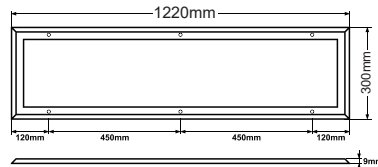

FLAT LIGHT

Indoor Light | Flat Light

Flat Light Ecoluxon ELX-FLT-ECOFLPJ

3.000K 4.000K 5.000K 6.000K

■ Specification

Daya (W)	Input Voltage	Frequency Amp	LED Efikasi	Total Lumen	CRI	Temperatur Warna	Proteksi	Berat	Material
36W	AC170-265V	50/60Hz	120Lm/W	4.320Lm	>80Ra	4000K/6000K	IP20	2.4kg	Die Casting Aluminium
48W	AC170-265V	50/60Hz	120Lm/W	5.760Lm	>80Ra	4000K/6000K	IP20	2.5kg	Die Casting Aluminium

External Type

Dimension (mm)

Light Distribution Curve

Internal Type

Dimension (mm)

Light Distribution Curve

Thick Type

Dimension (mm)

Light Distribution Curve

* Easy maintenance

- Modular LED for easy replacement
- Opening and closing possible of LED module part and power supply part
- Customizable beam angle
- Temperature max 50°