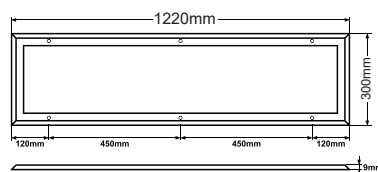

External Type

Dimension (mm)

Light Distribution Curve

Internal Type

Dimension (mm)

Light Distribution Curve

Thick Type

Dimension (mm)