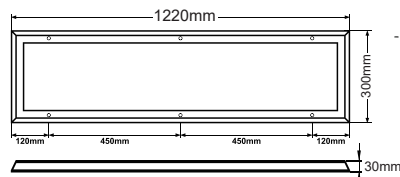

External Type

Dimension (mm)

Light Distribution Curve

Internal Type

Dimension (mm)

Light Distribution Curve

Thick Type

Dimension (mm)