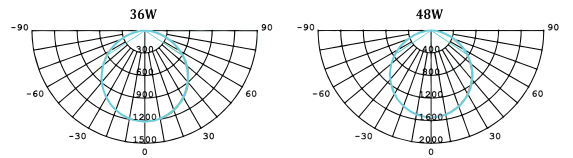

FLAT LIGHT

Indoor Light | Flat Light

Flat Light Ecoluxon ELX-FLT-ECOFLPJ

3.000K 4.000K 5.000K 6.000K

■ Specification

Daya (W)	Input Voltage	Frequency Amp	LED Efikasi	Total Lumen	CRI	Temperatur Warna	Proteksi	Berat	Material
36W	AC170-265V	50/60Hz	120Lm/W	4.320Lm	>80Ra	4000K/6000K	IP20	2.4kg	Die Casting Aluminium
48W	AC170-265V	50/60Hz	120Lm/W	5.760Lm	>80Ra	4000K/6000K	IP20	2.5kg	Die Casting Aluminium

External Type

Dimension (mm)

Light Distribution Curve

Internal Type

Dimension (mm)

Light Distribution Curve

Thick Type

Dimension (mm)

Light Distribution Curve

* Easy maintenance

- Modular LED for easy replacement
- Opening and closing possible of LED module part and power supply part
- Customizable beam angle
- Temperature max 50°