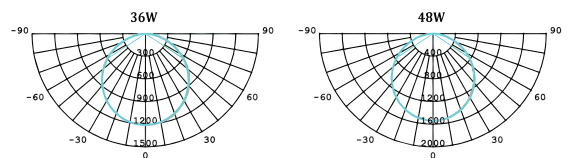

FLAT LIGHT

Indoor Light | Flat Light

Flat Light Ecoluxon ELX-FLT-ECOFLPJ

3.000K 4.000K 5.000K 6.000K

■ Specification

Daya (W)	Input Voltage	Frequency Amp	LED Efikasi	Total Lumen	CRI	Temperatur Warna	Proteksi	Berat	Material
36W	AC170-265V	50/60Hz	120Lm/W	4.320Lm	>80Ra	4000K/6000K	IP20	2.4kg	Die Casting Aluminium
48W	AC170-265V	50/60Hz	120Lm/W	5.760Lm	>80Ra	4000K/6000K	IP20	2.5kg	Die Casting Aluminium

External Type

Dimension (mm)

Light Distribution Curve

Internal Type

Dimension (mm)

Light Distribution Curve

Thick Type

Dimension (mm)