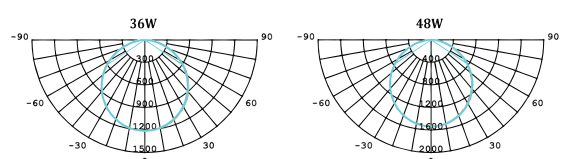

FLAT LIGHT

Indoor Light | Flat Light

Flat Light Ecoluxon ELX-FLT-ECOFLPJ

3.000K 4.000K 5.000K 6.000K

■ Specification

Daya (W)	Input Voltage	Frequency Amp	LED Efikasi	Total Lumen	CRI	Temperatur Warna	Proteksi	Berat	Material
36W	AC170-265V	50/60Hz	120Lm/W	4.320Lm	>80Ra	4000K/6000K	IP20	2.4kg	Die Casting Aluminium
48W	AC170-265V	50/60Hz	120Lm/W	5.760Lm	>80Ra	4000K/6000K	IP20	2.5kg	Die Casting Aluminium

External Type

Dimension (mm)

Light Distribution Curve

Internal Type

Dimension (mm)

Light Distribution Curve

Thick Type

Dimension (mm)

Light Distribution Curve

* Easy maintenance

- Modular LED for easy replacement
- Opening and closing possible of LED module part and power supply part
- Customizable beam angle
- Temperature max 50°